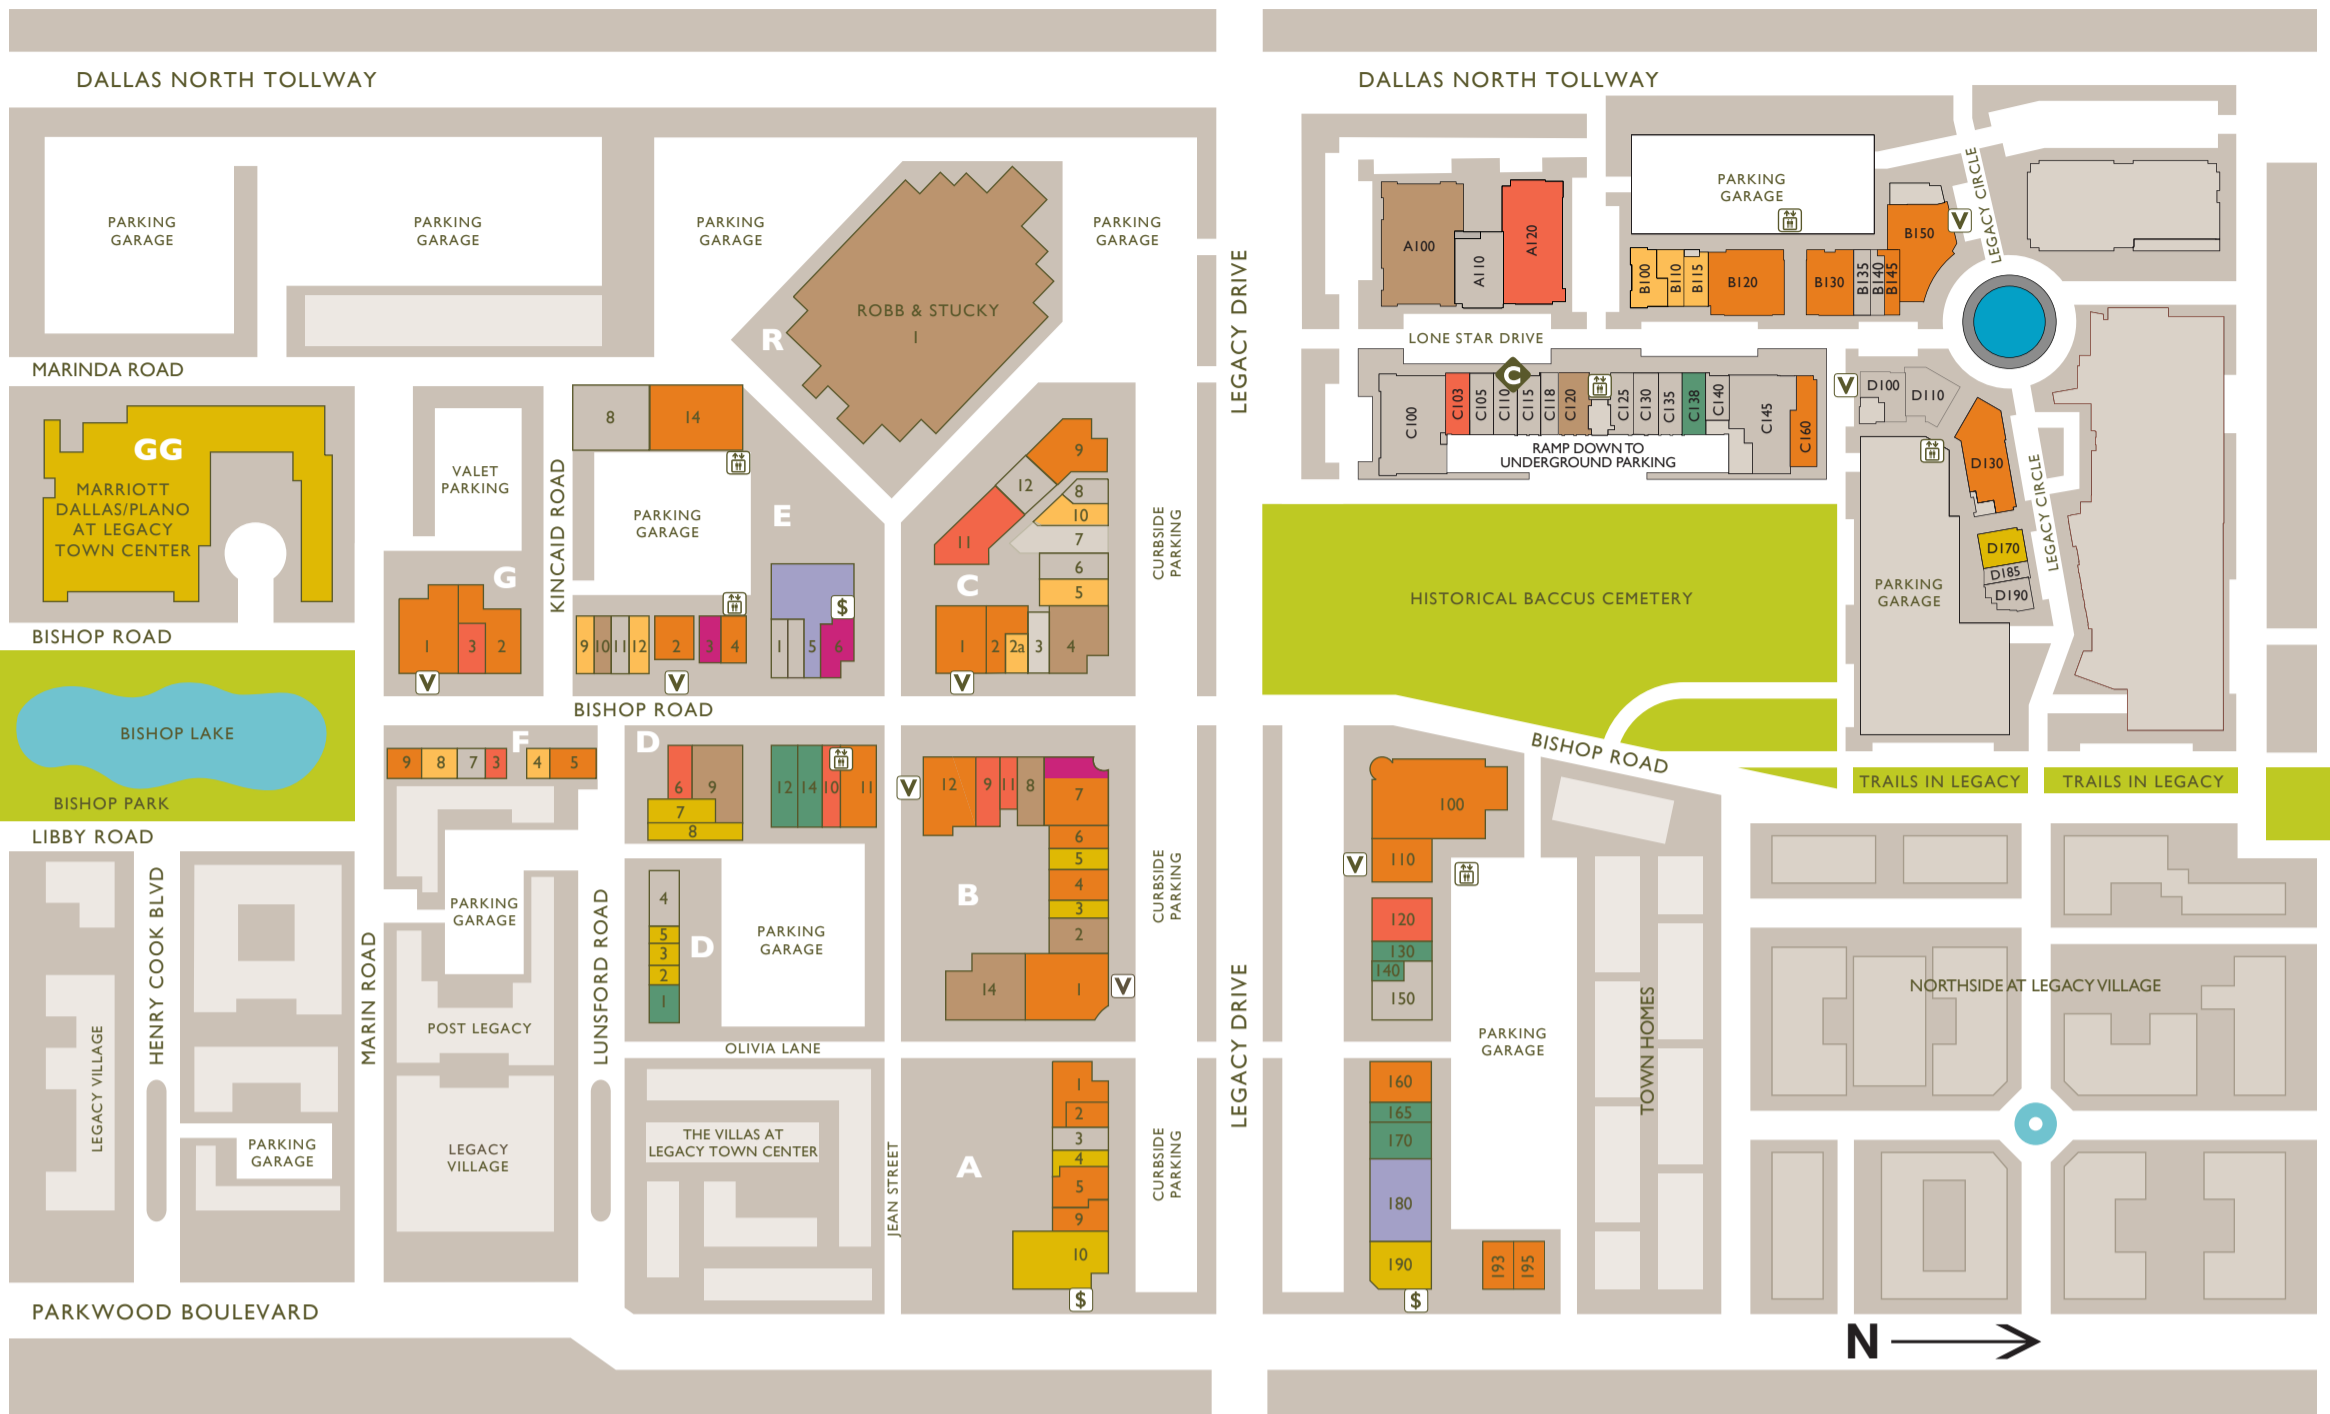

# destination: LEGACY

## HEALTH & BEAUTY

|                        |              |      |
|------------------------|--------------|------|
| Avalon Salon           | 214.750.5667 | C138 |
| Celebrity Nails        | 972.673.1266 | 140  |
| Eye Pieces             | 972.661.2020 | D14  |
| Lash Lounge            | 972.801.9073 | 130  |
| Princess Nails         | 972.801.6776 | D3   |
| Razor's Edge           | 972.473.7807 | B5   |
| Sean David Salon       | 972.312.0900 | 165  |
| The Woodhouse Day Spa  | 214.473.9955 | D12  |
| U Boutique and Med Spa | 972.943.8633 | 170  |